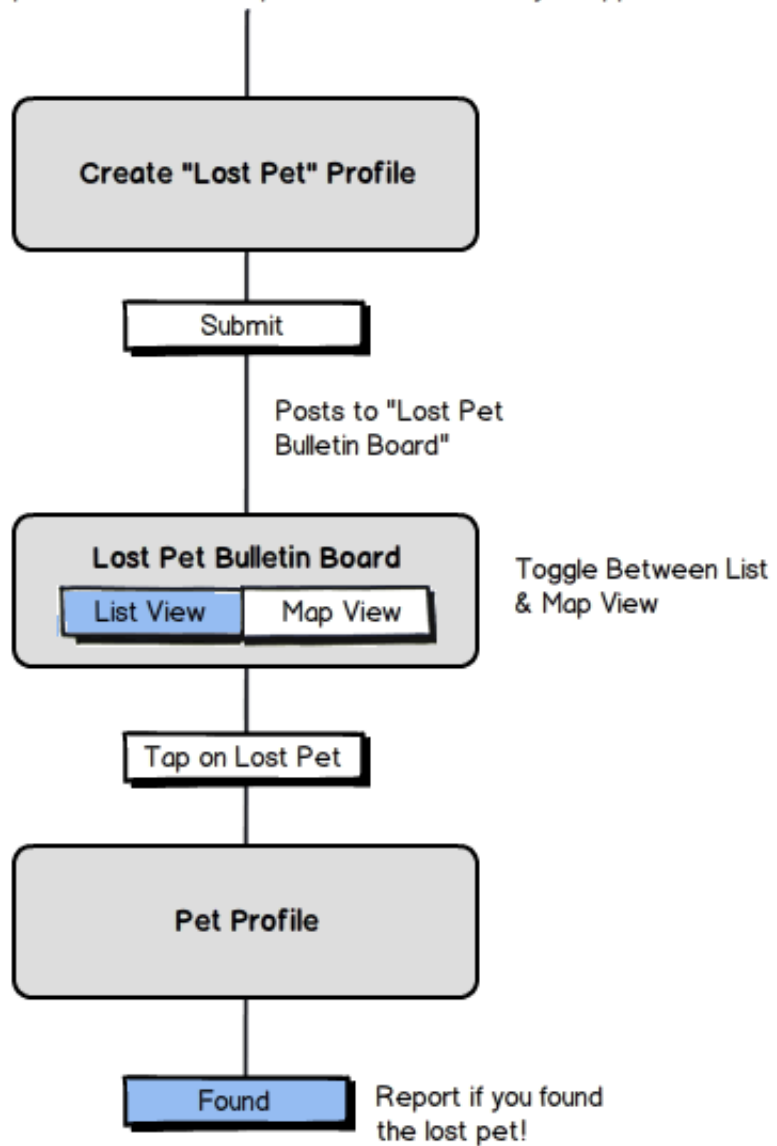

The “Where’s Fluffy?” app will allow people to create a lost pet profile, post to a virtual bulletin board, find lost pets in their area, and report any found pets.

System Information

Platforms:

Native app developed for Android 4.0+ & 5.0+.

Development Language:

Android: Java

Workflow

This is the user journey for the “Where’s Fluffy?” app from reporting a pet lost to reporting a pet found. There are four key steps:

1. Create a Lost Pet Profile
2. View the Lost Pet Bulletin Board (list or map view)
3. Select a lost pet and go to its Pet Profile
4. Report a pet found

I lost my pet! Download and open the "Where's Fluffy?" App.

Screen-by-Screen Specification

New Pet Profile Screen

This screen allows Lost Pet Owners to create a pet profile with a detailed description of their missing animal. Users can upload a photo, describe their pet, and submit the profile to the Lost Pet Bulletin Board.

Map View

Missing Pet View

Tap to go back to previous screen (Map or List View)

Tap to report where pet was found or last seen.