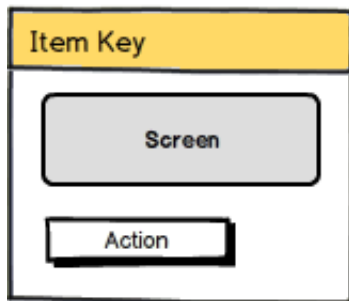

Development Language:

Android: Java

Workflow

This is the user journey for the “Where’s Fluffy?” app from reporting a pet lost to reporting a pet found. There are four key steps:

1. Create a Lost Pet Profile
2. View the Lost Pet Bulletin Board (list or map view)
3. Select a lost pet and go to its Pet Profile
4. Report a pet found

I lost my pet! Download and open the "Where's Fluffy?" App.

Screen-by-Screen Specification

New Pet Profile Screen

This screen allows Lost Pet Owners to create a pet profile with a detailed description of their missing animal. Users can upload a photo, describe their pet, and submit the profile to the Lost Pet Bulletin Board.