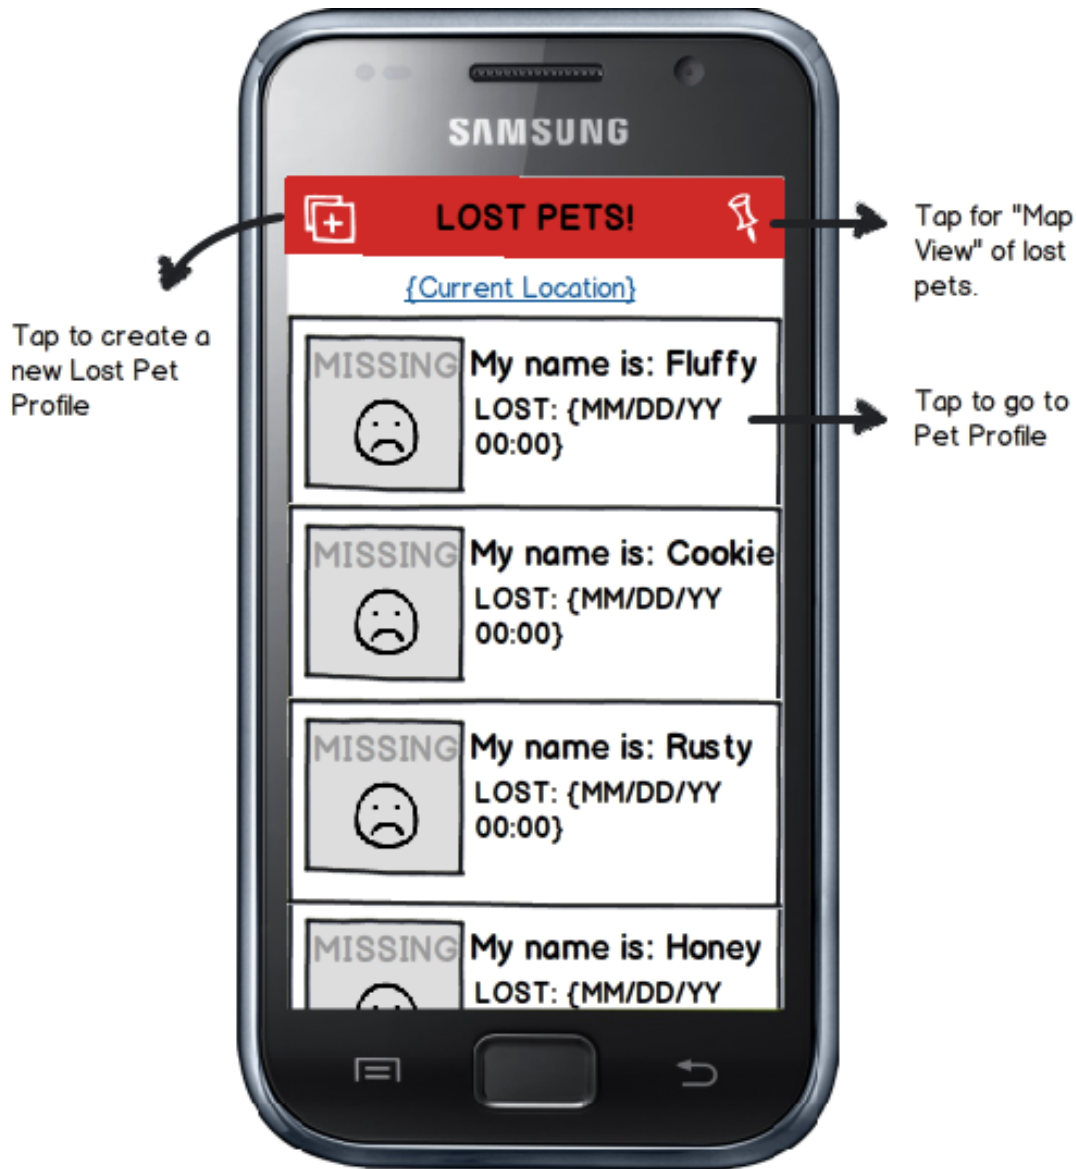

Development Language:

Android: Java

Workflow

This is the user journey for the “Where’s Fluffy?” app from reporting a pet lost to reporting a pet found. There are four key steps:

1. Create a Lost Pet Profile
2. View the Lost Pet Bulletin Board (list or map view)
3. Select a lost pet and go to its Pet Profile
4. Report a pet found

I lost my pet! Download and open the "Where's Fluffy?" App.

Screen-by-Screen Specification

New Pet Profile Screen

This screen allows Lost Pet Owners to create a pet profile with a detailed description of their missing animal. Users can upload a photo, describe their pet, and submit the profile to the Lost Pet Bulletin Board.

Lost Pet Bulletin Board

This section displays a listing of all lost pets in your local area. Users can set their current location to view lost pets nearby in List or Map View.

List View

Photo: Property of Samsung Telecommunications America

Map View

Missing Pet View

Tap to go back to previous screen (Map or List View)

Tap to report where pet was found or last seen.