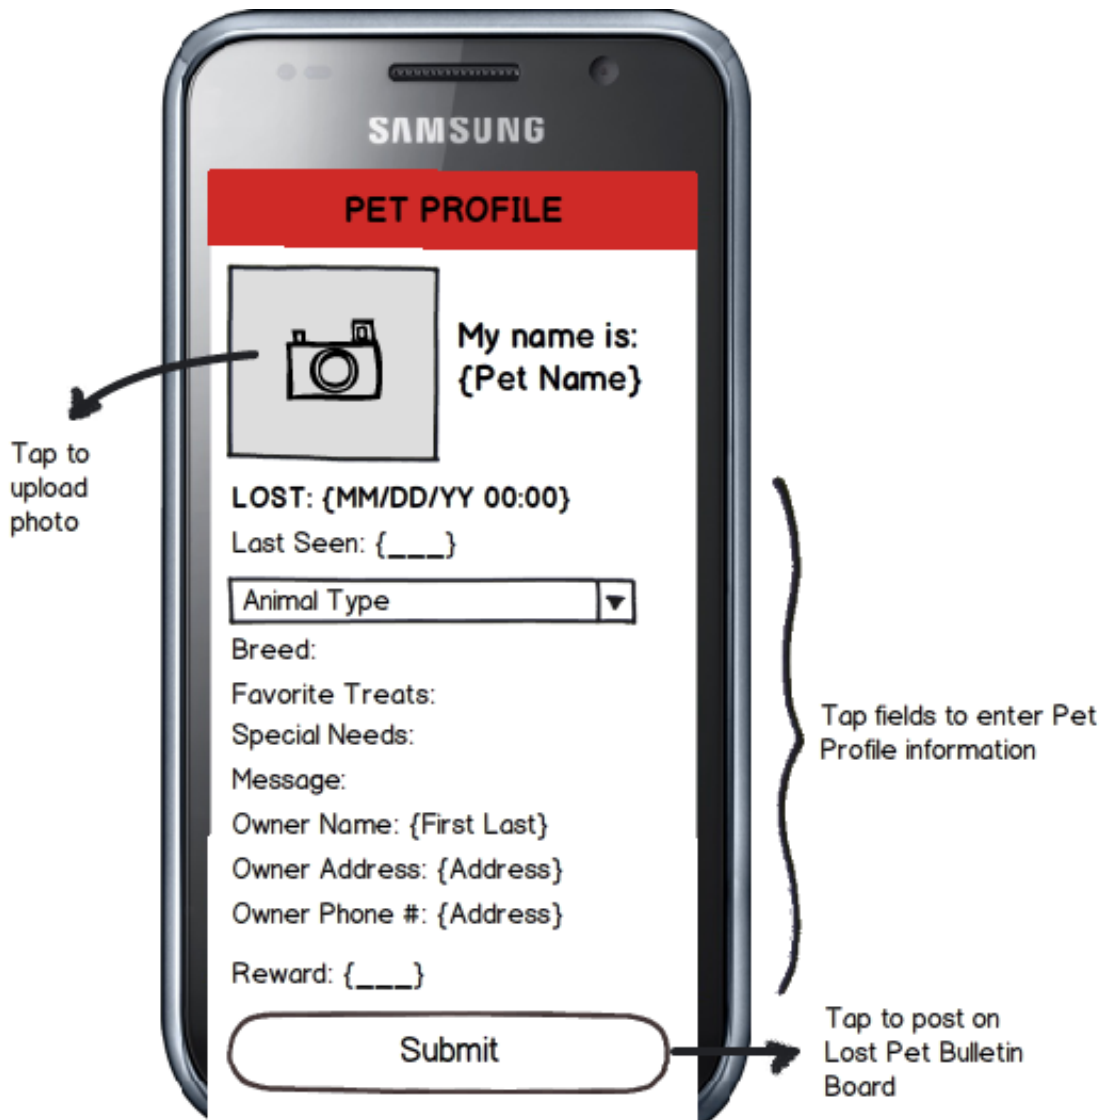

Development Language:

Android: Java

Workflow

This is the user journey for the “Where’s Fluffy?” app from reporting a pet lost to reporting a pet found. There are four key steps:

1. Create a Lost Pet Profile
2. View the Lost Pet Bulletin Board (list or map view)
3. Select a lost pet and go to its Pet Profile
4. Report a pet found

I lost my pet! Download and open the "Where's Fluffy?" App.

Screen-by-Screen Specification

New Pet Profile Screen

This screen allows Lost Pet Owners to create a pet profile with a detailed description of their missing animal. Users can upload a photo, describe their pet, and submit the profile to the Lost Pet Bulletin Board.

Lost Pet Bulletin Board

This section displays a listing of all lost pets in your local area. Users can set their current location to view lost pets nearby in List or Map View.

List View

Photo: Property of Samsung Telecommunications America

Map View

Missing Pet View

Tap to go back to previous screen (Map or List View)

Tap to report where pet was found or last seen.