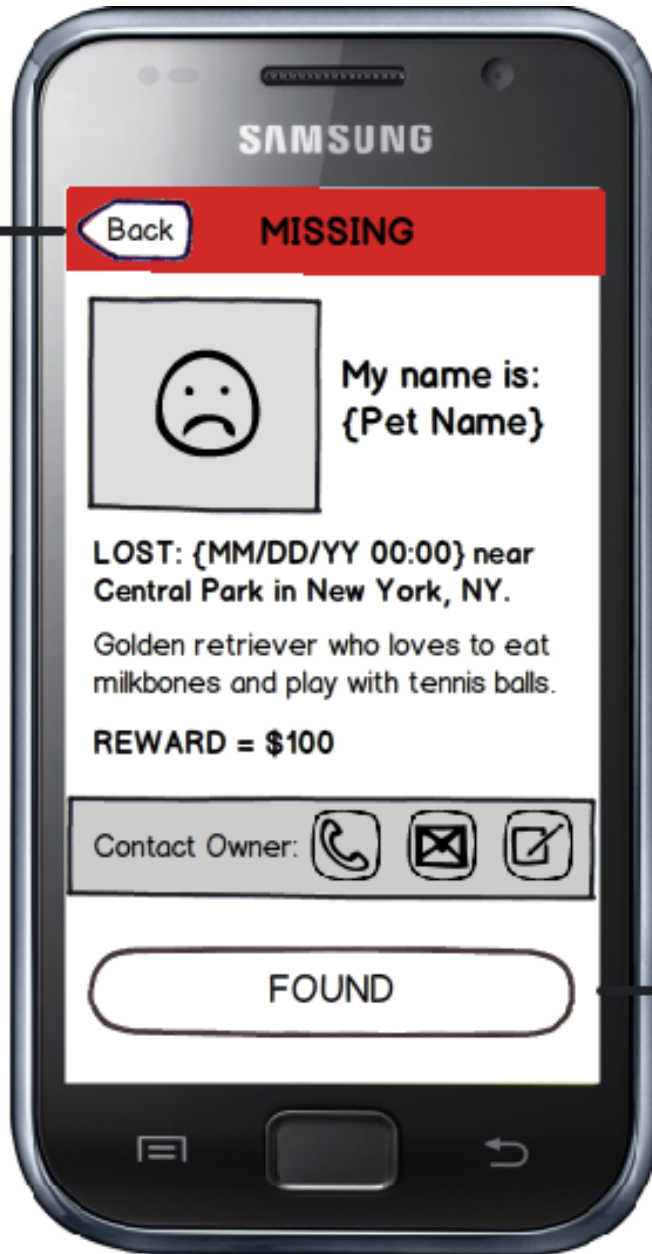

I lost my pet! Download and open the "Where's Fluffy?" App.

Screen-by-Screen Specification

New Pet Profile Screen

This screen allows Lost Pet Owners to create a pet profile with a detailed description of their missing animal. Users can upload a photo, describe their pet, and submit the profile to the Lost Pet Bulletin Board.

Lost Pet Bulletin Board

This section displays a listing of all lost pets in your local area. Users can set their current location to view lost pets nearby in List or Map View.

List View

Photo: Property of Samsung Telecommunications America

Map View

Missing Pet View

Tap to go back to previous screen (Map or List View)

Tap to report where pet was found or last seen.