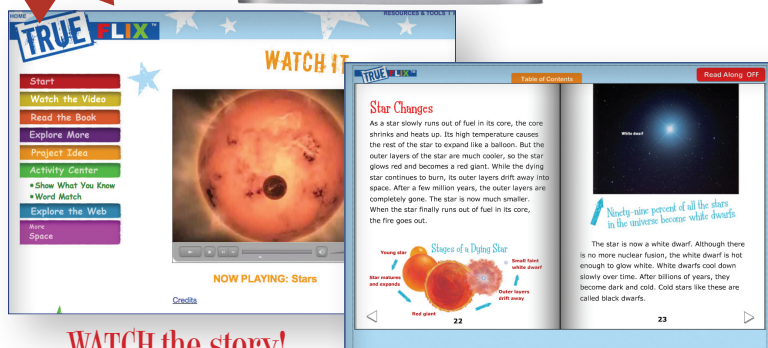

WATCH the story!

READ the book!

Visit: scholastic.com/trueflix

SCHOLASTIC

Read Every Day. Lead a Better Life.